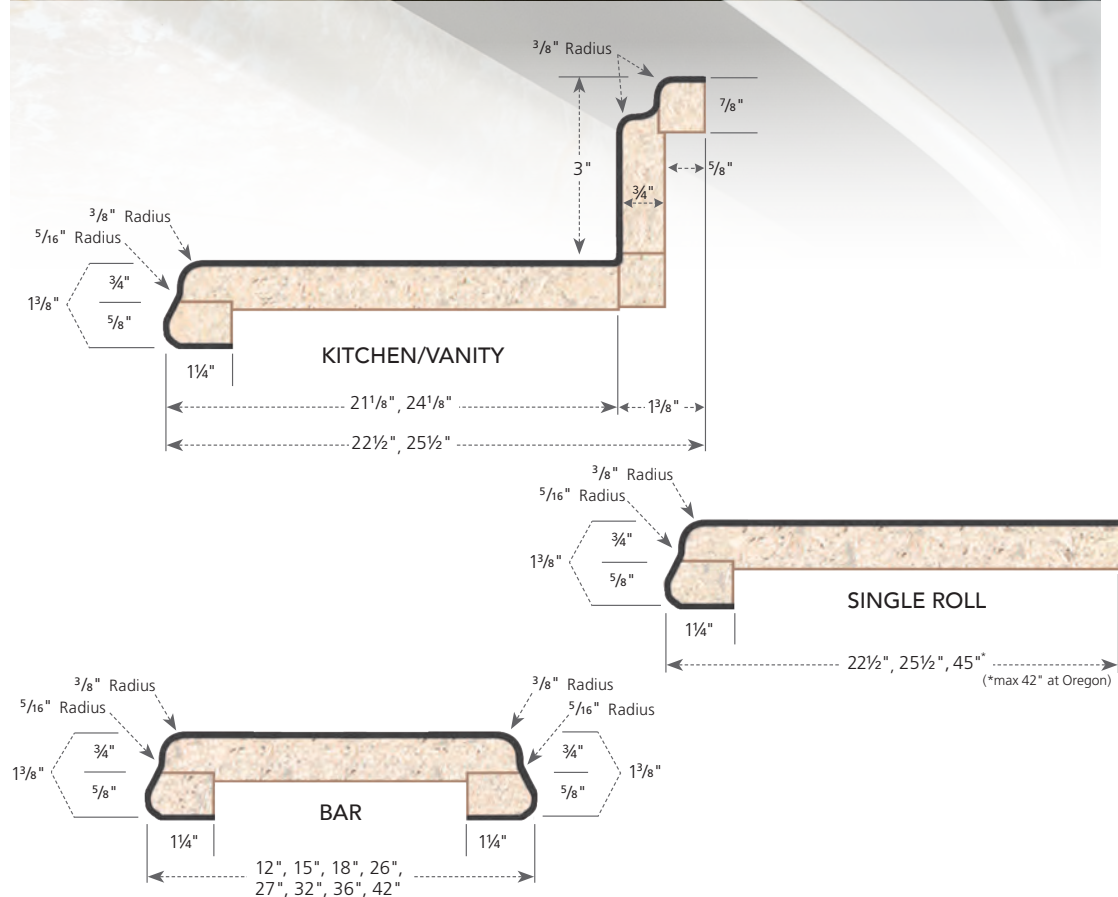

The future is beyond flat. Experience VT Dimensions.

The Geneva modern-drop ogee profile adds dimensional beauty and character to VT Dimensions countertops. More than just a flat surface, VT Dimensions bring everything together into one seamless and contoured offering—with the depth, the style, and seamless edge you want.

Experience a whole new dimension in countertops with VT Dimensions.

Specifications

- Standard substrate is $\frac{3}{4}$ " industrial-grade particleboard, available in 8', 10', and 12' lengths
- Standard postformed-grade laminate with a thickness of 0.042" + 0.002" - 0.008"
- Both standard and special styles and sizes are suitable for all residential, commercial, institutional, or light-industrial applications
- Available surfaced with Formica®, Nevamar®, Pionite®, and Wilsonart® laminate
- Available as an environmentally friendly EQcountertop

VTDimensions.com | 1-888-287-8356
1000 Industrial Park | P.O. Box 490 | Holstein, IA 51025

All measurements in inches. Drawings not to scale.