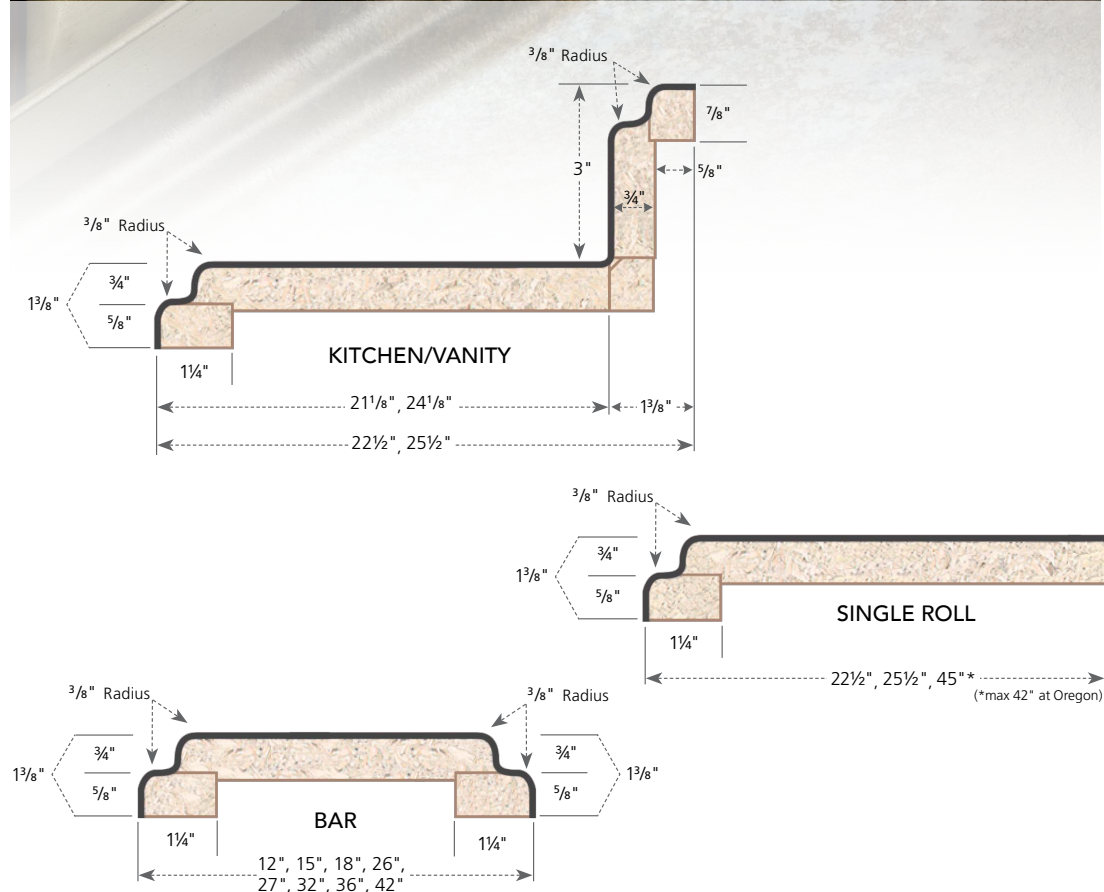

Barcelona *Contemporary Ogee*

The striking edge contours of Barcelona are evident from first sight. Made with a double-waterfall edge that emulates natural stone surfaces, Barcelona adds distinction and flair that is perfect both for classic and modern designs.

The future is beyond flat. Experience VT Dimensions.

The Barcelona contemporary ogee profile adds dimensional beauty and character to VT Dimensions countertops. More than just a flat surface, VT Dimensions bring everything together into one seamless and contoured offering—with the depth, the style, and seamless edge you want.

Experience a whole new dimension in countertops with VT Dimensions.

Specifications

- Standard substrate is $\frac{3}{4}$ " industrial-grade particleboard, available in 8', 10', and 12' lengths
- Standard postformed-grade laminate with a thickness of $0.042" + 0.002" - 0.008"$
- Both standard and special styles and sizes are suitable for all residential, commercial, institutional, or light-industrial applications
- Available surfaced with Formica®, Nevamar®, Pionite®, and Wilsonart® laminate
- Available as an environmentally friendly EQcountertop

All measurements in inches. Drawings not to scale.

VTDimensions.com | 1-888-287-8356
1000 Industrial Park | P.O. Box 490 | Holstein, IA 51025